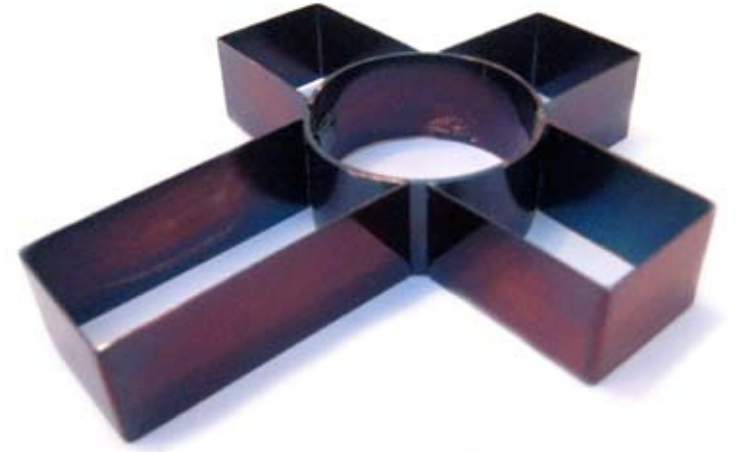

FW1011 ZEUS  
NECKLACE  
Brass  
Colour:  
RUTHENIUM

FW1011 ASTREA  
BRACELET  
Brass  
Colour:  
VAR1 RUTHENIUM  
VAR2 OXI BLUE

FW 10 11 GIASONE  
NECKLACE

Brass

Colour:

VAR 1 RUTHENIUM  
VAR 2 LIGHT GOLD  
VAR 3 OXI BLUE

FW 10 11 MEDEA  
BRACELET

Brass

Colour:

VAR 1 RUTHENIUM  
VAR 2 LIGHT GOLD  
VAR 3 OXI BLUE

FW 10 11 MEDEA Q  
BRACELET

Brass

Colour:

PALLADIUM